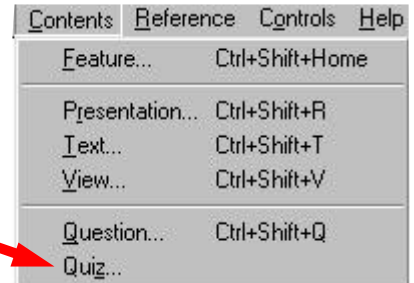

THE INDUSTRIAL REVOLUTION

**T
A
S
K**

This CD-Rom will test your knowledge.
ONLY TAKE THE TEST IF YOU THINK YOU CAN REMEMBER LOTS ABOUT THE REVOLUTION!

Carefully follow these steps to help you start the quiz

① When the CD-Rom starts (you hear some music) select **Contents** from the menu at the top, and then select **Quiz...**

② Now double-click on **Britain Quiz** (Britain Quiz)

③ A menu now appears, like the one below. The default options are too easy, so change Total Time to **10**, and Number of Questions to **20**

④ Now press **Begin** You have 30 seconds to answer each question!

⑤ To answer each question, just click on

- a)
- b)
- c)
- d)

⑥ If the question asks you to press *Page down for answers* click on the arrow at the bottom right of the screen