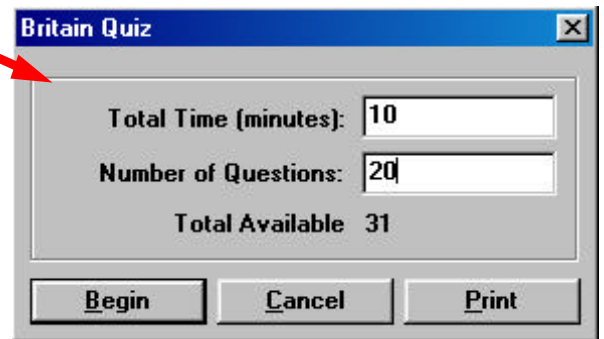

THE INDUSTRIAL REVOLUTION

**T
A
S
K**

This CD-Rom will test your knowledge.
ONLY TAKE THE TEST IF YOU THINK YOU CAN REMEMBER LOTS ABOUT THE REVOLUTION!

Carefully follow these steps to help you start the quiz

① When the CD-Rom starts (you hear some music) select **Contents** from the menu at the top, and then select **Quiz...**

② Now double-click on **Britain Quiz** (Britain Quiz)

③ A menu now appears, like the one below. The default options are too easy, so change Total Time to **10**, and Number of Questions to **20**

④ Now press **Begin** You have 30 seconds to answer each question!

⑤ To answer each question, just click on

- a)
- b)
- c)
- d)

⑥ If the question asks you to press *Page down for answers* click on the arrow at the bottom right of the screen