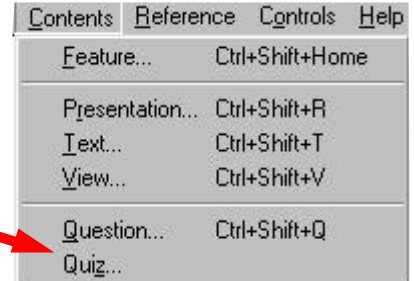

THE CAUSES OF WORLD WAR TWO

Found at www.SchoolHistory.co.uk

**T
A
S
K**

This CD-Rom will test your knowledge.
ONLY TAKE THE TEST IF YOU THINK YOU KNOW LOTS ABOUT THE CAUSES OF WORLD WAR TWO

Carefully follow these steps to help you start the quiz

① When the CD-Rom starts (you hear some music) select **Contents** from the menu at the top, and then select **Quiz...**

② Now double-click on **Causes of World War II Quiz** (Causes Quiz)

③ A menu now appears, like the one below. Change the default options so:
Total Time : 10, and Number of Questions : 20

④ Now press **Begin** You have 30 seconds to answer each question!

⑤ To answer each question, just click on

- a)
- b)
- c)
- d)

⑥ If the question asks you to press **Page down for answers** click on the arrow at the bottom right of the screen