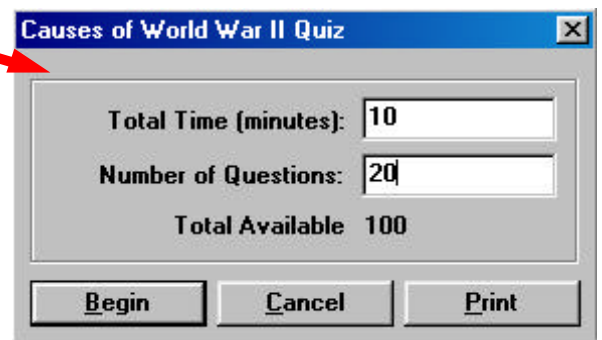

THE CAUSES OF WORLD WAR TWO

Found at www.SchoolHistory.co.uk

**T
A
S
K**

This CD-Rom will test your knowledge.
ONLY TAKE THE TEST IF YOU THINK YOU KNOW LOTS ABOUT THE CAUSES OF WORLD WAR TWO

Carefully follow these steps to help you start the quiz

① When the CD-Rom starts (you hear some music) select **Contents** from the menu at the top, and then select **Quiz...**

② Now double-click on **Causes of World War II Quiz** (Causes Quiz)

③ A menu now appears, like the one below. Change the default options so:
Total Time : 10, and Number of Questions : 20

④ Now press **Begin** You have 30 seconds to answer each question!

⑤ To answer each question, just click on

- a)
- b)
- c)
- d)

⑥ If the question asks you to press **Page down for answers** click on the arrow at the bottom right of the screen